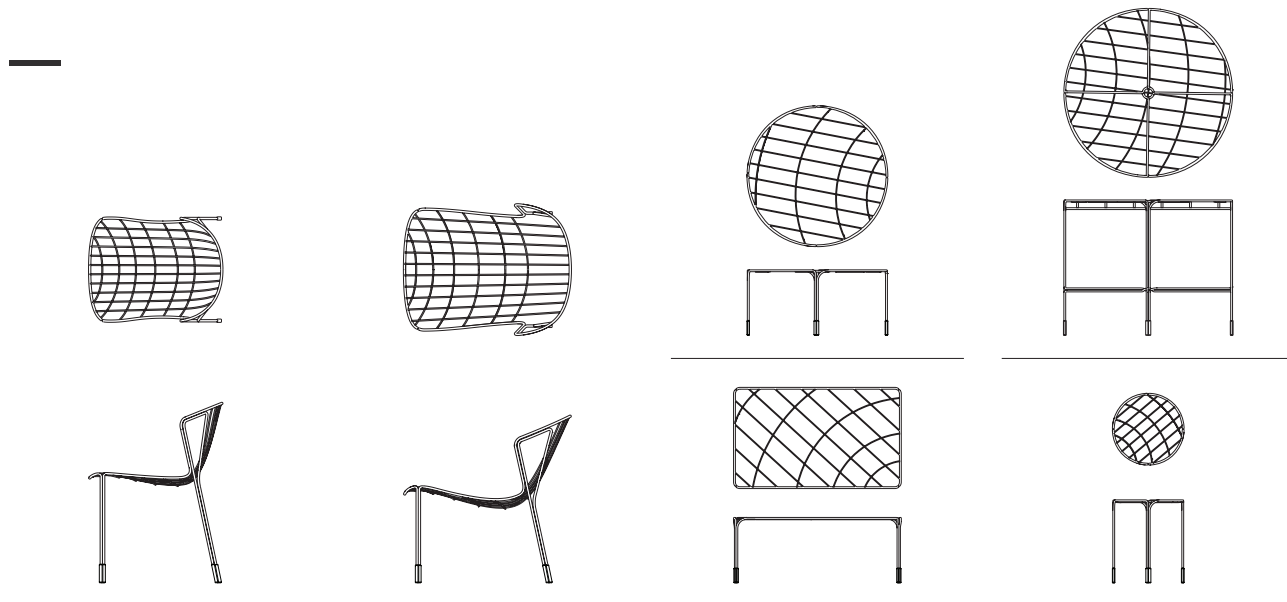

Designcraft —
Cnr Monaro Hwy & Sheppard St, Hume ACT 2620
Tel - 02 6290 4900
info@designcraft.net.au
www.designcraft.net.au

Tidal

Tait.

Tidal

Designed by Trent Jansen

The Tidal Collection takes you back to idyllic, sun-streaked summers of Australia in the 1970s, conjuring Trent's own blissful memories of endless summer days spent poolside and by the beach. The series incorporates stainless steel wire with either a powder coat or electro-polished finish. Tidal is one of Tait's most-iconic collections and is unrivalled for adding a chic summer style to your outdoor or indoor space.

Dining Chair
570 x 455 x 770 H (450 Seat)

Lounger
710 x 560 x 710 H (400 Seat)

Coffee Table
Round - 750 Dia x 350 H
Rectangle - 940 x 580 x 350 H

Table
Dining - 900 Dia x 730 H
Side - 380 Dia x 450 H

Materials

Stainless steel frame, Nylon socks.
Glass or porcelain top options (Tables).

Finishes

Electro polished stainless steel or powder coat available in a variety of UV stable colours.
Socks available in 5 colours.